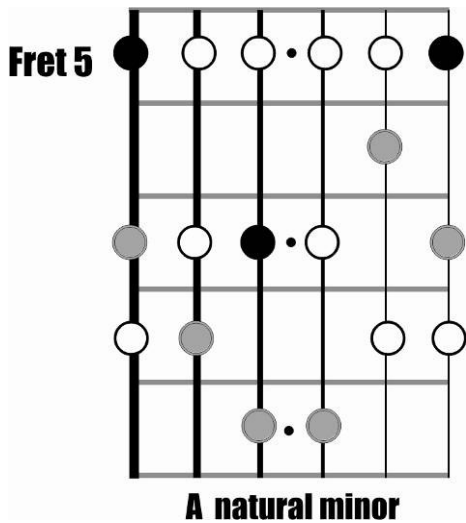

JIMI HENDRIX – LITTLE WING

Chord sequence

4/4 Em	G	Am	Em	
Bm (+ pass Bb)	Am C			
G F	2/4 C	4/4 D	D	

Em / G intro

Fret 3

**G Major pentatonic
+ 4th**

G

Fret 3

G

JIMI HENDRIX – LITTLE WING

Am

Am pentatonic
+ Major 2nd

Em

Em pentatonic

Bm

Bm pentatonic
+ major 2nd

JIMI HENDRIX – LITTLE WING

Bb passing chord

Am

G and F slidey add9

JIMI HENDRIX – LITTLE WING

C

Fret 3

C Major scale