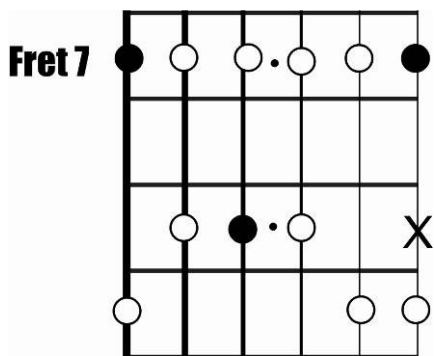

JIMI HENDRIX – LITTLE WING

Chord sequence

4/4 Em	G	Am	Em	
Bm (+ pass Bb)	Am C			
G F	2/4 C	4/4 D	D	

Em / G intro

Fret 3

**G Major pentatonic
+ 4th**

G

Fret 3

G

JIMI HENDRIX – LITTLE WING

Am

Am pentatonic
+ Major 2nd

Em

Em pentatonic

Bm

Bm pentatonic
+ major 2nd

JIMI HENDRIX – LITTLE WING

Bb passing chord

Am

G and F slidey add9

JIMI HENDRIX – LITTLE WING

C

Fret 3

C Major scale