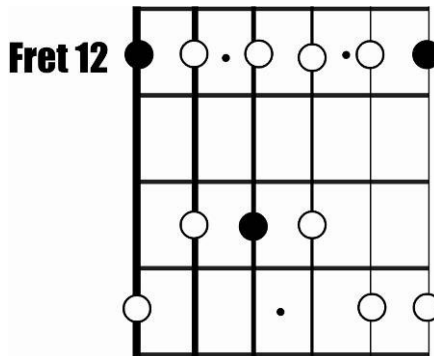

JIMI HENDRIX – LITTLE WING

Chord sequence

4/4 Em	G	Am	Em	
Bm (+ pass Bb)	Am C			
G F	2/4 C	4/4 D	D	

Em / G intro

Fret 3

**G Major pentatonic
+ 4th**

G

Fret 3

G

JIMI HENDRIX – LITTLE WING

Am

Am pentatonic
+ Major 2nd

Em

Em pentatonic

Bm

Bm pentatonic
+ major 2nd

JIMI HENDRIX – LITTLE WING

Bb passing chord

Am

G and F slidey add9

JIMI HENDRIX – LITTLE WING

C

Fret 3

C Major scale