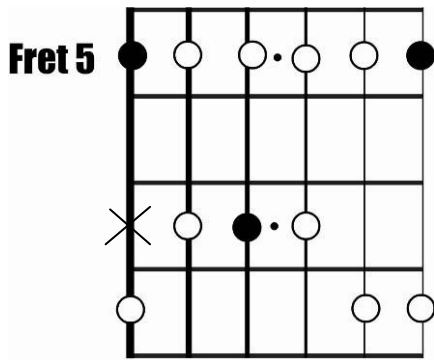

JIMI HENDRIX – LITTLE WING

Am

Am pentatonic
+ Major 2nd

Em