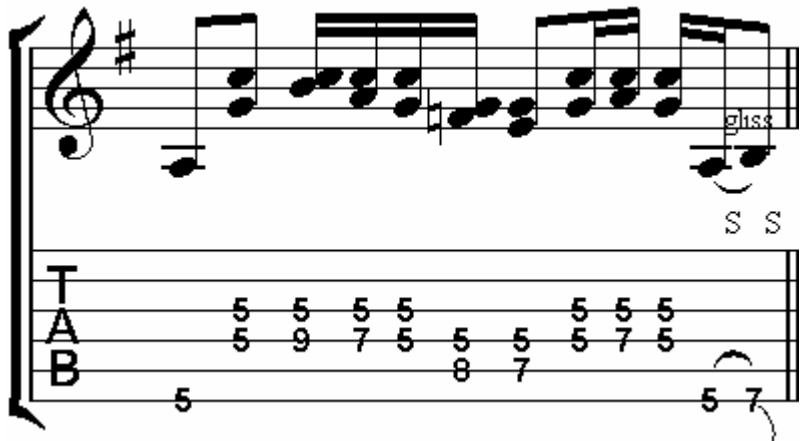

JIMI HENDRIX – LITTLE WING

Bb passing chord

Am

G and F slidey add9