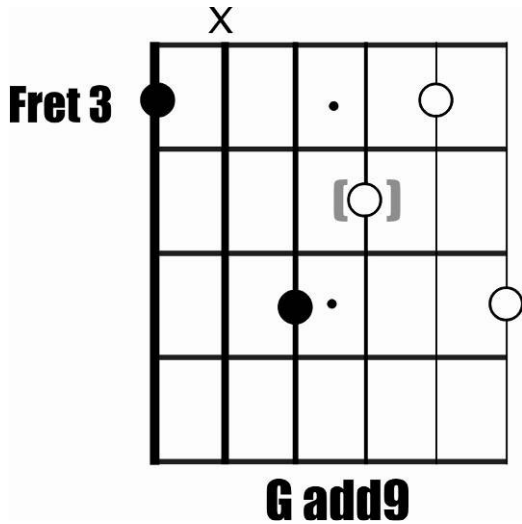

JIMI HENDRIX – LITTLE WING

Chord sequence

4/4 Em	G	Am	Em	
Bm (+ pass Bb)	Am C			
G F	2/4 C	4/4 D	D	

Em / G intro

Fret 3

**G Major pentatonic
+ 4th**

G

Fret 3

JIMI HENDRIX – LITTLE WING

Bb passing chord

Am

G and F slidey add9

JIMI HENDRIX – LITTLE WING

C

Fret 3

C Major scale