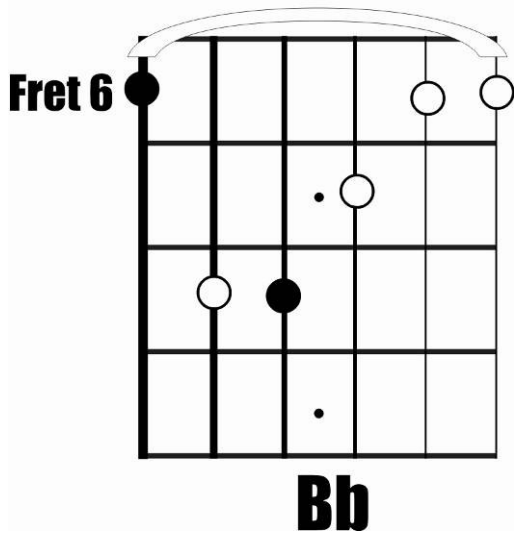

JIMI HENDRIX – LITTLE WING

Chord sequence

4/4 Em	G	Am	Em	
Bm (+ pass Bb)	Am C			
G F	2/4 C	4/4 D	D	

Em / G intro

Fret 3

**G Major pentatonic
+ 4th**

G

Fret 3

G

JIMI HENDRIX – LITTLE WING

Am

Am pentatonic
+ Major 2nd

Em

Em pentatonic

Bm

Bm pentatonic
+ major 2nd

JIMI HENDRIX – LITTLE WING

Bb passing chord

Am

G and F slidey add9

JIMI HENDRIX – LITTLE WING

C

Fret 3

C Major scale